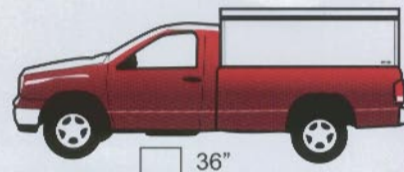

Choice of 7 standard colors:

Colors are approximate. View dealers color samples for better matches.

OR . . .

Design your own SWISS Heavy Duty Unit.

1 Choose your height.

23"

29"

36"