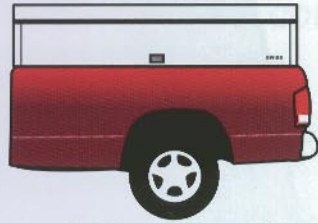

- Solid Sides - No Door Driver Passenger
 Standard Black Fold-Down T Handles
 Optional Stainless Fold-Down T Handles
 Inner Door Skins

Doors

Standard Door

- Driver Passenger

Full Length Door 88"
(8' beds)