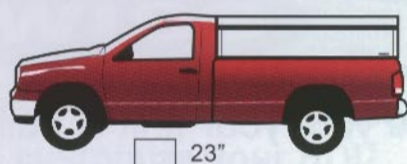

Choice of 7 standard colors:

Colors are approximate. View dealers color samples for better matches.

OR . . .

Design your own SWISS Heavy Duty Unit.

1 Choose your height.

23"

29"

36"