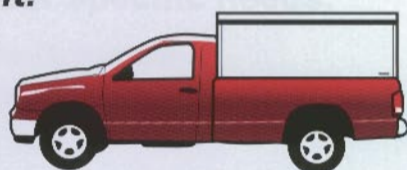

Choice of 7 standard colors:

Colors are approximate. View dealers color samples for better matches.

OR . . .

Design your own SWISS Heavy Duty Unit.

1 Choose your height.

23"

29"

36"