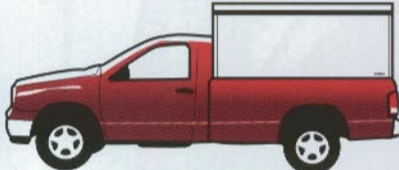

Design your own SWISS Heavy Duty Unit.

1 Choose your height.

☐ 23"

☐ 29"

☐ 36"

☐ 42"

☐ 48"

☐ 23"-29" wedge

☐ custom

2 Choose your color.

Colors are approximate. View dealers color samples for better matches.

White

Black

Red

Pewter

Charcoal

Dove Grey

Indigo Blue

Diamond Plate

Paint to match

code _____

3 Choose your front window.

☐ Standard Solid Front - No Window

☐ Mitered Picture
☐ Aluminum Mesh

☐ Mitered Slider
☐ Aluminum Mesh

☐ Radius Picture
☐ Drop Down
☐ Aluminum Mesh

☐ Radius Slider
☐ Drop Down
☐ Aluminum Mesh

4 Choose your rear door.

Black T handle standard on half-gate and hatch back doors.

Black L handle standard on double doors and walk-in doors.

Optional fold-down T handle. ☐ Black ☐ Stainless

☐ Standard Half-Gate
Solid - No Window
☐ Inner Skin

☐ Standard Half-Gate
With Mitered Window
☐ Aluminum Mesh
☐ Inner Skin

☐ Standard Half-Gate
With Radius Window
☐ Aluminum Mesh
☐ Inner Skin

☐ Double Doors
Solid - No Window
☐ Inner Skin

☐ Double Doors
With Mitered Windows
☐ Aluminum Mesh
☐ Inner Skin

☐ Double Doors
With Radius Windows
☐ Aluminum Mesh
☐ Inner Skin

☐ Single Walk-in
(Side Hinge)
Solid
☐ Inner Skin

☐ Single Walk-in
(Side Hinge)
with Mitered Window
☐ Aluminum Mesh
☐ Inner Skin

☐ Single Walk-in
(Side Hinge)
with Radius Window
☐ Aluminum Mesh
☐ Inner Skin

☐ Hatch Back
(Top Hinge)
Solid
☐ Inner Skin

☐ Hatch Back
(Top Hinge)
with Mitered Window
☐ Aluminum Mesh
☐ Inner Skin

☐ Hatch Back
(Top Hinge)
with Radius Window
☐ Aluminum Mesh
☐ Inner Skin