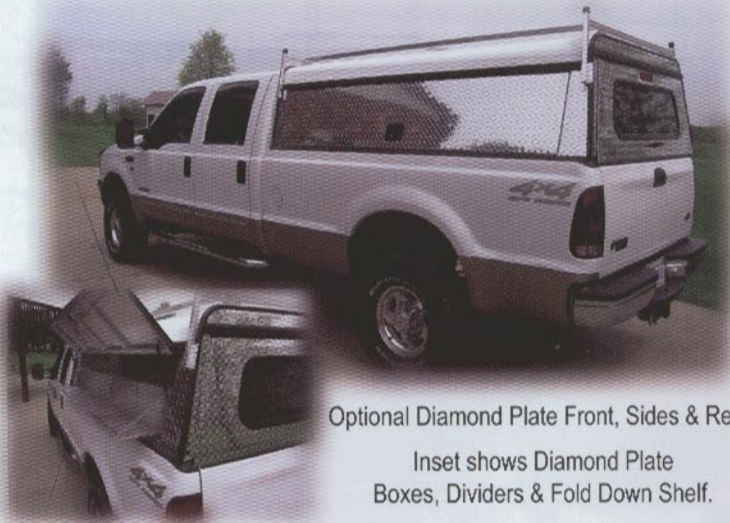

Optional Diamond Plate Front, Sides & Rear.

Inset shows Diamond Plate Boxes, Dividers & Fold Down Shelf.