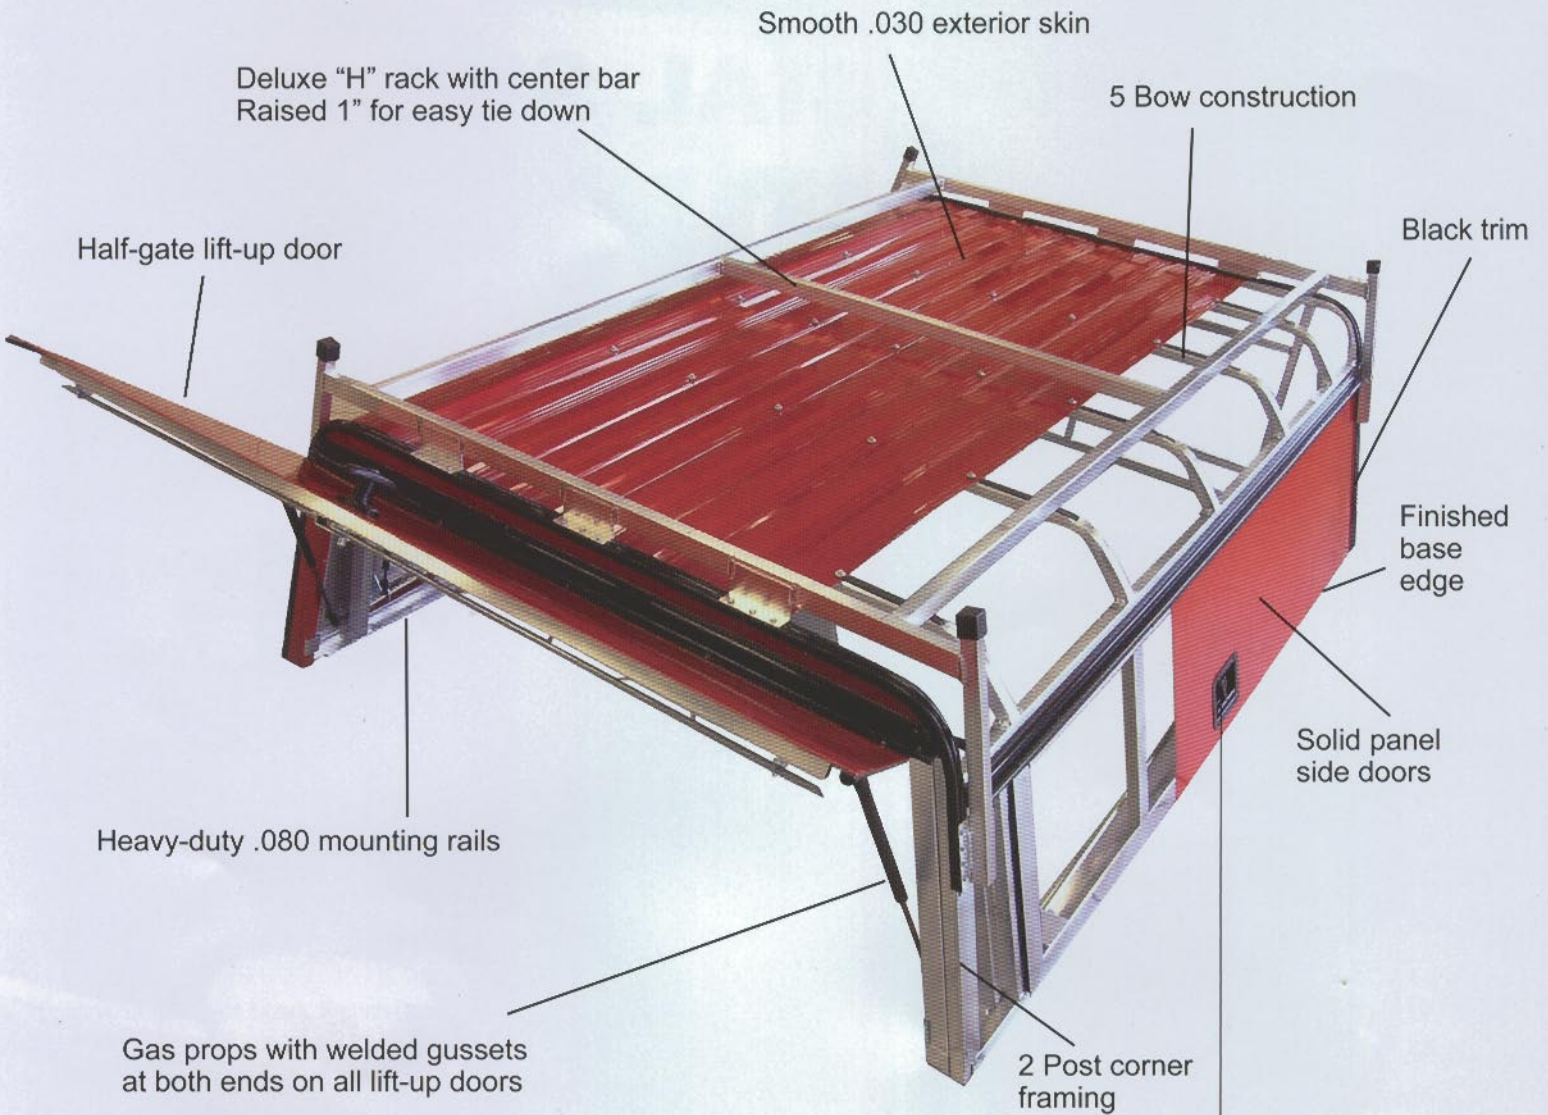

Your Authorized SWISS Commercial Dealer:

Visit Us On The Web At www.swisscaps.cc

Commercial grade, structure, finish & hardware are STANDARD . . .

Standard Height 23"

Black fold-down T handle & 3 point latching on all side doors

Choice of 7 standard colors:

Colors are approximate. View dealers color samples for better matches.

OR . . .

Design your own SWISS Heavy Duty Unit.

1 Choose your height.

23"

29"

36"