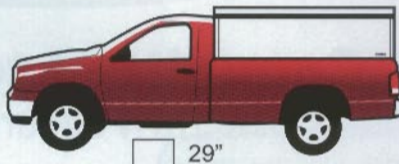

Choice of 7 standard colors:

Colors are approximate. View dealers color samples for better matches.

OR . . .

Design your own SWISS Heavy Duty Unit.

1 Choose your height.

23"

29"

36"